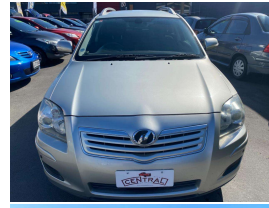

2008 Toyota Avensis

VEHICLE INFORMATION

Cash Price

Includes GST,
Registration &
Licensing

\$7,490

Finance may be
available on this
vehicle.

Ask one of our
friendly staff for
more information.

finance
NOW

Gain peace of mind
with Mechanical
Breakdown Insurance.
Ask us how.

Body

5 door, Station Wagon

Odometer

112,913 km

Engine

2000 cc, Internal Combustion

Fuel Type

Petrol

Transmission

Automatic, Front Wheel

Wheels

16", Hubcap

VIN

7AT0H63MX21042580

Reg No.

-

Ext Colour

Silver

History

Ex-Overseas

Seats

5 seats, Leather

Interior